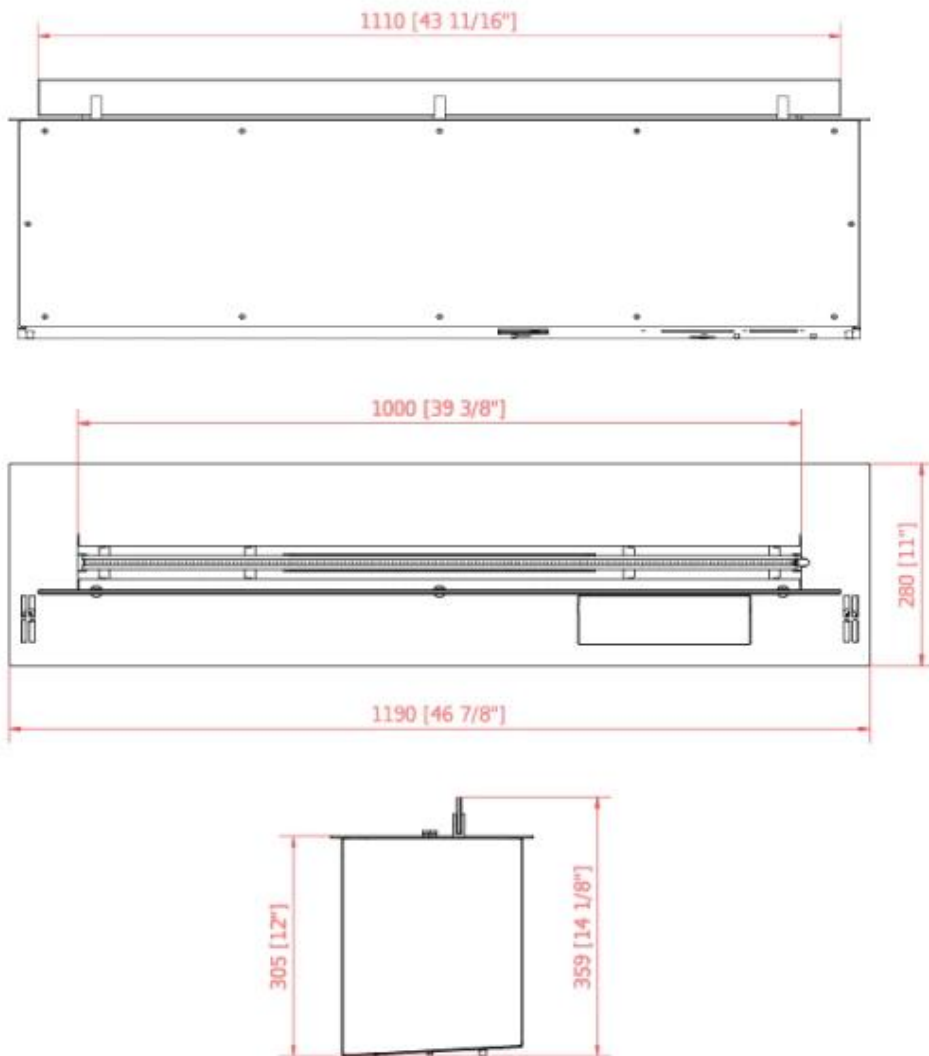

Planika FLA3+ 1190