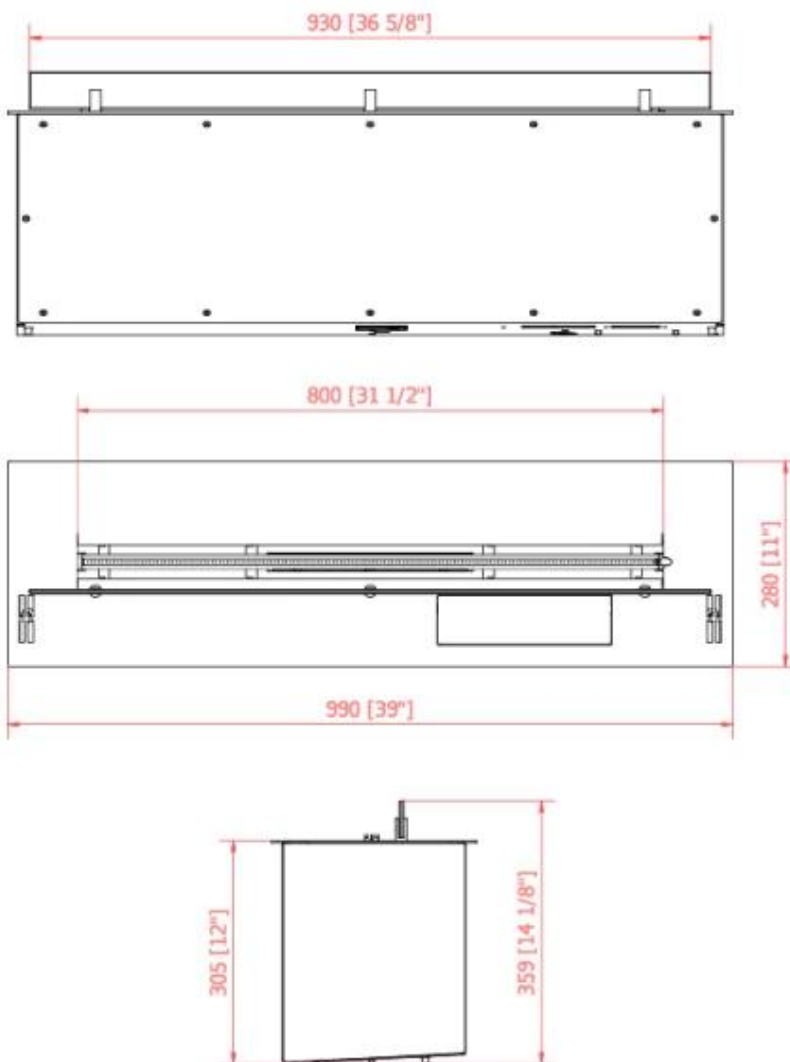

Planika FLA3+ 990