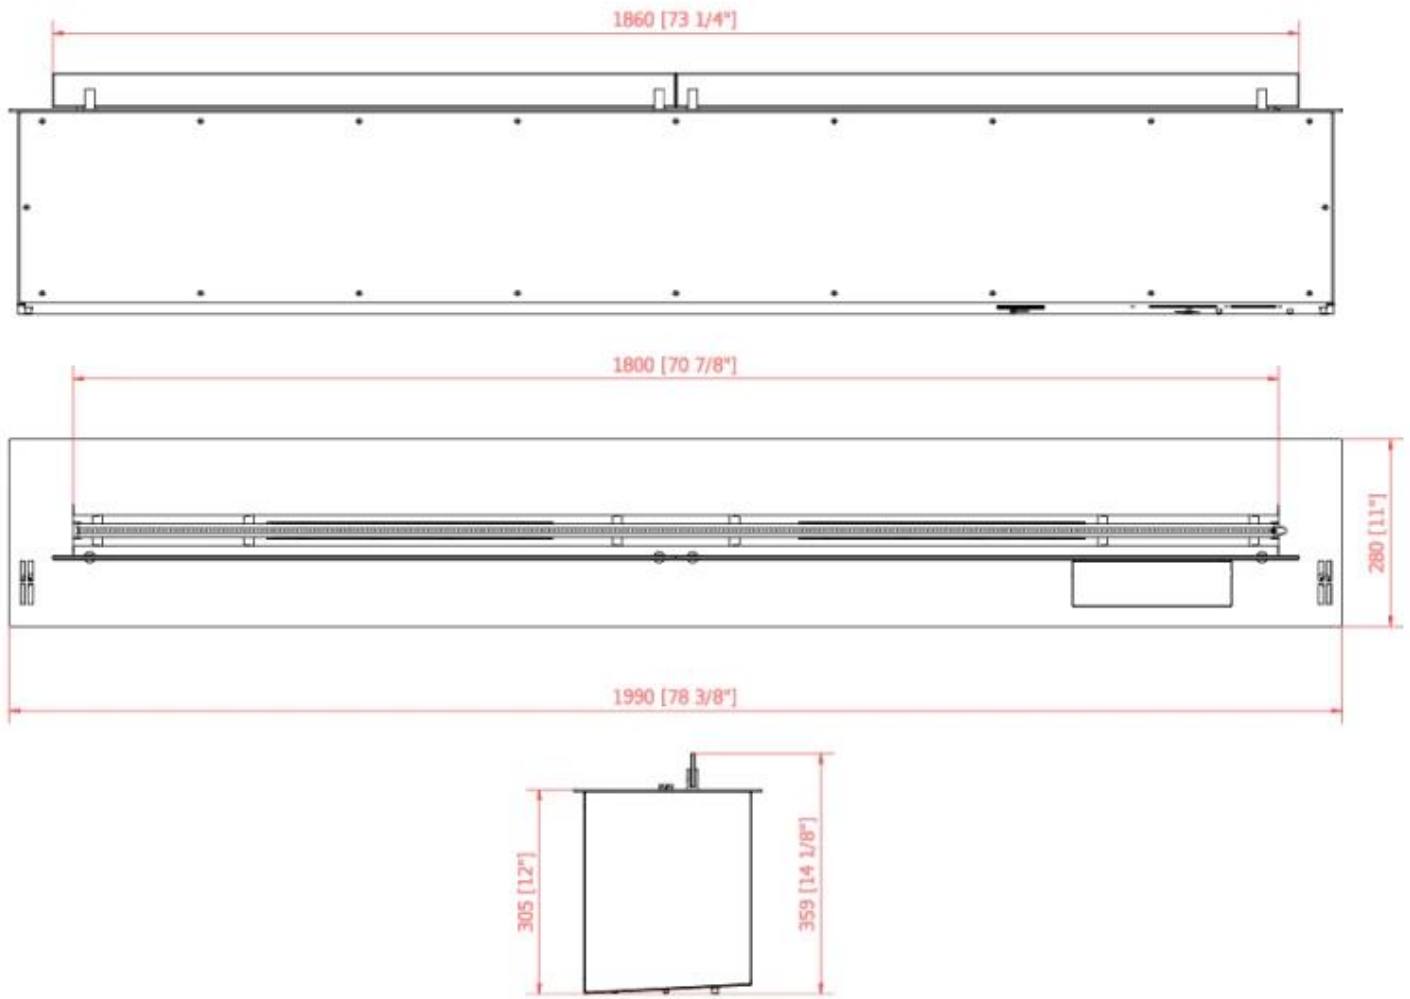

TECHNICAL SPECIFICATIONS

Burner

Capacity	36.3 Litres
Capacity	26.8 Litres
Capacity	21 Litres
Capacity	17.2 Litres
Capacity	13.4 Litres
Capacity	45.9 Litres
Minimum room size	130 m ³
Minimum room size	94 m ³
Minimum room size	70 m ³
Minimum room size	44 m ³
Minimum room size	225 m ³
Minimum room size	180 m ³
Burn time	19-36 hours
Flue/chimney	Not Required
Requires electricity	Yes
Remote control	Yes (included)
Adjustable flame	Yes
Flame levels	6
Control	App-control
Control	Remote Control
Control	Automatic
Recommended air change rate	1
Flame length	230 cm
Flame length	180 cm
Flame length	130 cm
Flame length	100 cm
Flame length	80 cm
Flame length	60 cm
Heat output (max)	22,5 kW
Heat output (max)	18 kW
Heat output (max)	13 kW
Heat output (max)	9,4 kW
Heat output (max)	7 kW
Heat output (max)	4,4 kW
Fuel	Bioethanol

Type

Producttype	Remote Controlled Bioethanol Burner
Brand	Planika Fires
Flame view	44,1
Use	Indoor
Warranty	2 years

Size

Length/Width	93 cm
Length/Width	71 cm
Length/Width	241 cm
Length/Width	186 cm
Length/Width	142 cm
Length/Width	110 cm
Height	30,5 cm
Depth	28 cm
Weight	90 kg
Weight	72 kg
Weight	52 kg
Weight	43 kg
Weight	36 kg
Weight	29 kg

Planika FLA3+ 1190

Planika FLA3+ 1490

Planika FLA3+ 990

Planika FLA3+ 1990

Planika FLA3+ 2490

Planika FLA3+ 790