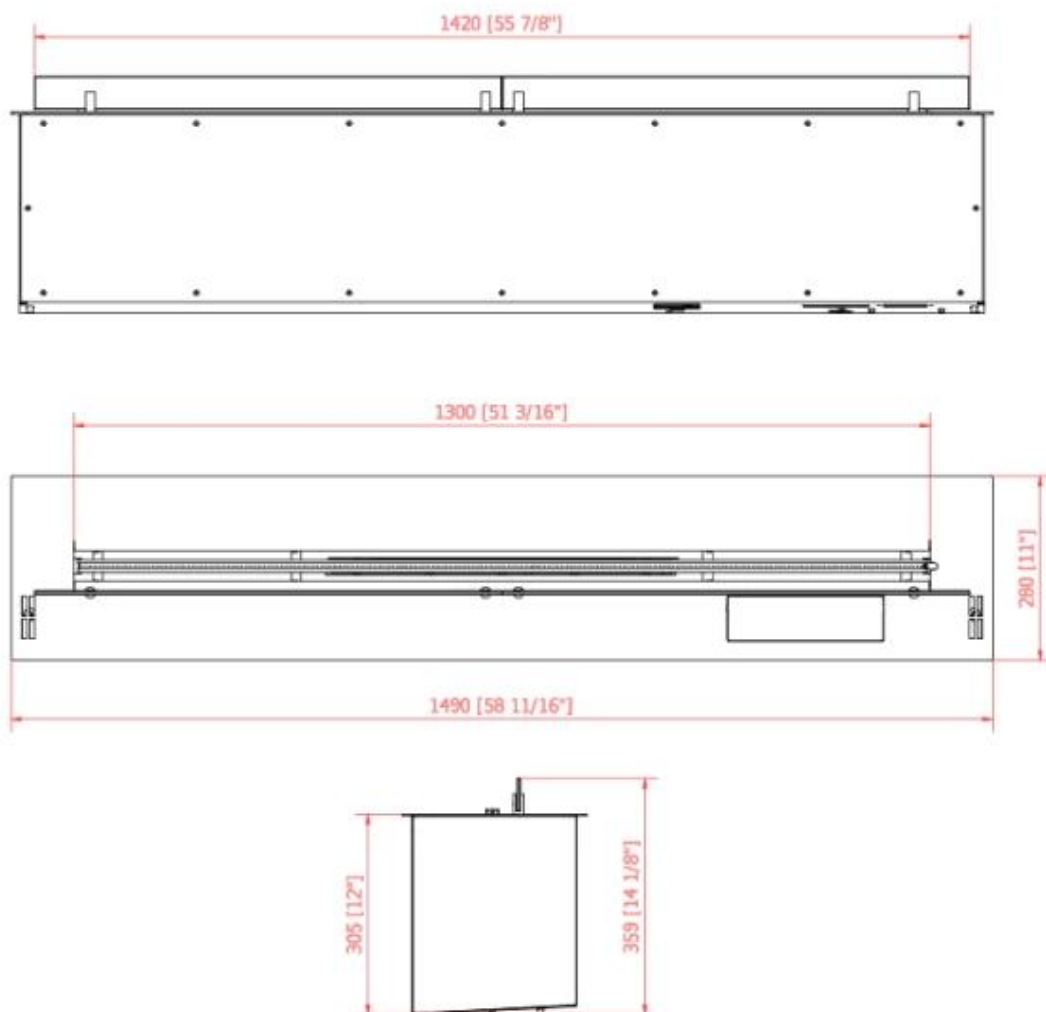

Planika FLA3+ 1490