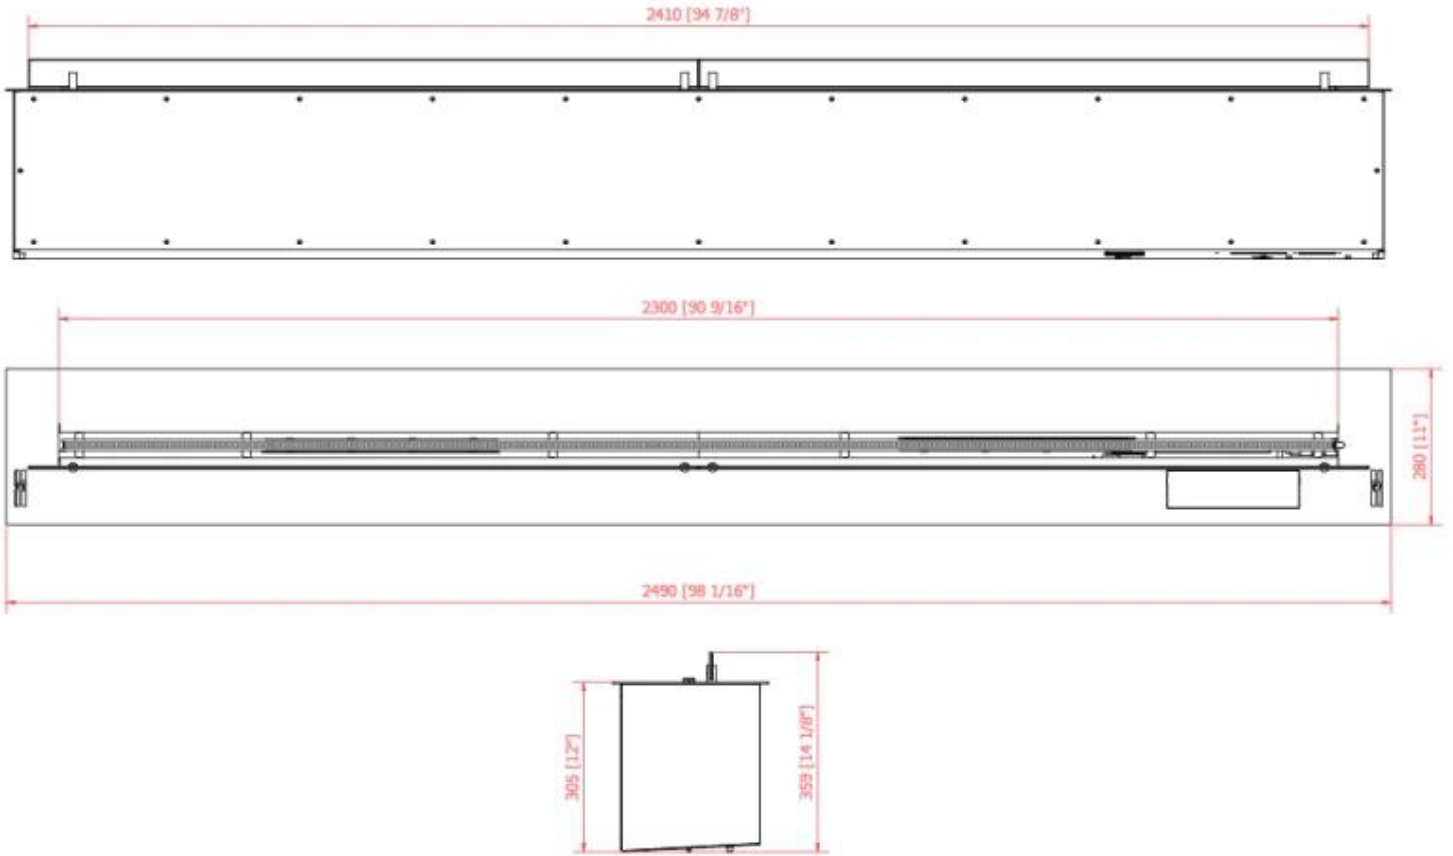

TECHNICAL SPECIFICATIONS

Burner

Capacity	36.3 Litres
Capacity	26.8 Litres
Capacity	21 Litres
Capacity	17.2 Litres
Capacity	13.4 Litres
Capacity	45.9 Litres
Minimum room size	130 m ³
Minimum room size	94 m ³
Minimum room size	70 m ³
Minimum room size	44 m ³
Minimum room size	225 m ³
Minimum room size	180 m ³
Burn time	19-36 hours
Flue/chimney	Not Required
Requires electricity	Yes
Remote control	Yes (included)
Adjustable flame	Yes
Flame levels	6
Control	App-control
Control	Remote Control
Control	Automatic
Recommended air change rate	1
Flame length	230 cm
Flame length	180 cm
Flame length	130 cm
Flame length	100 cm
Flame length	80 cm
Flame length	60 cm
Heat output (max)	22,5 kW
Heat output (max)	18 kW
Heat output (max)	13 kW
Heat output (max)	9,4 kW
Heat output (max)	7 kW
Heat output (max)	4,4 kW
Fuel	Bioethanol

Type

Producttype	Remote Controlled Bioethanol Burner
Brand	Planika Fires
Flame view	44,1
Use	Indoor
Warranty	2 years

Size

Length/Width	93 cm
Length/Width	71 cm
Length/Width	241 cm
Length/Width	186 cm
Length/Width	142 cm
Length/Width	110 cm
Height	30,5 cm
Depth	28 cm
Weight	90 kg
Weight	72 kg
Weight	52 kg
Weight	43 kg
Weight	36 kg
Weight	29 kg

Planika FLA3+ 1190

Planika FLA3+ 1490

Planika FLA3+ 990

Planika FLA3+ 1990

Planika FLA3+ 2490

Planika FLA3+ 790