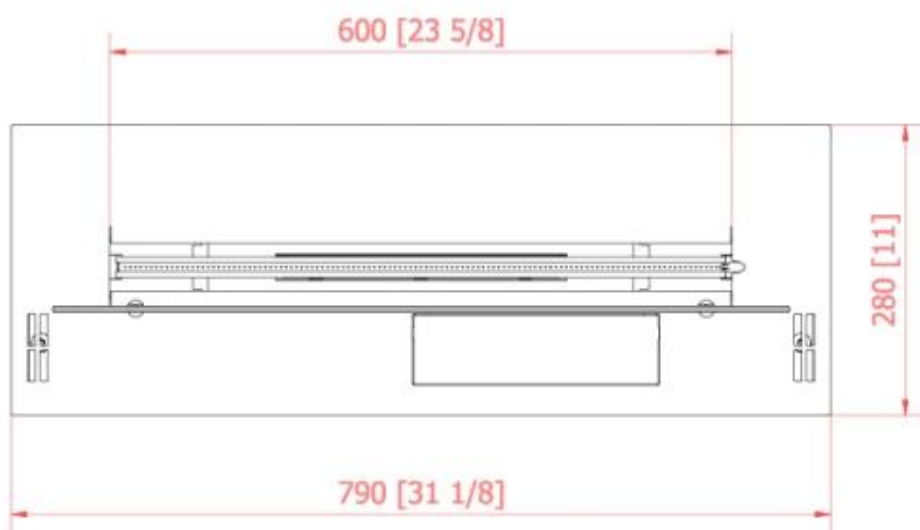

Planika FLA3 790