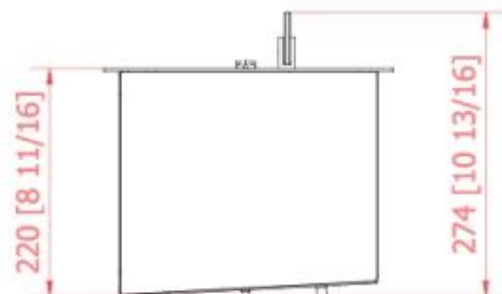

Planika FLA3 790