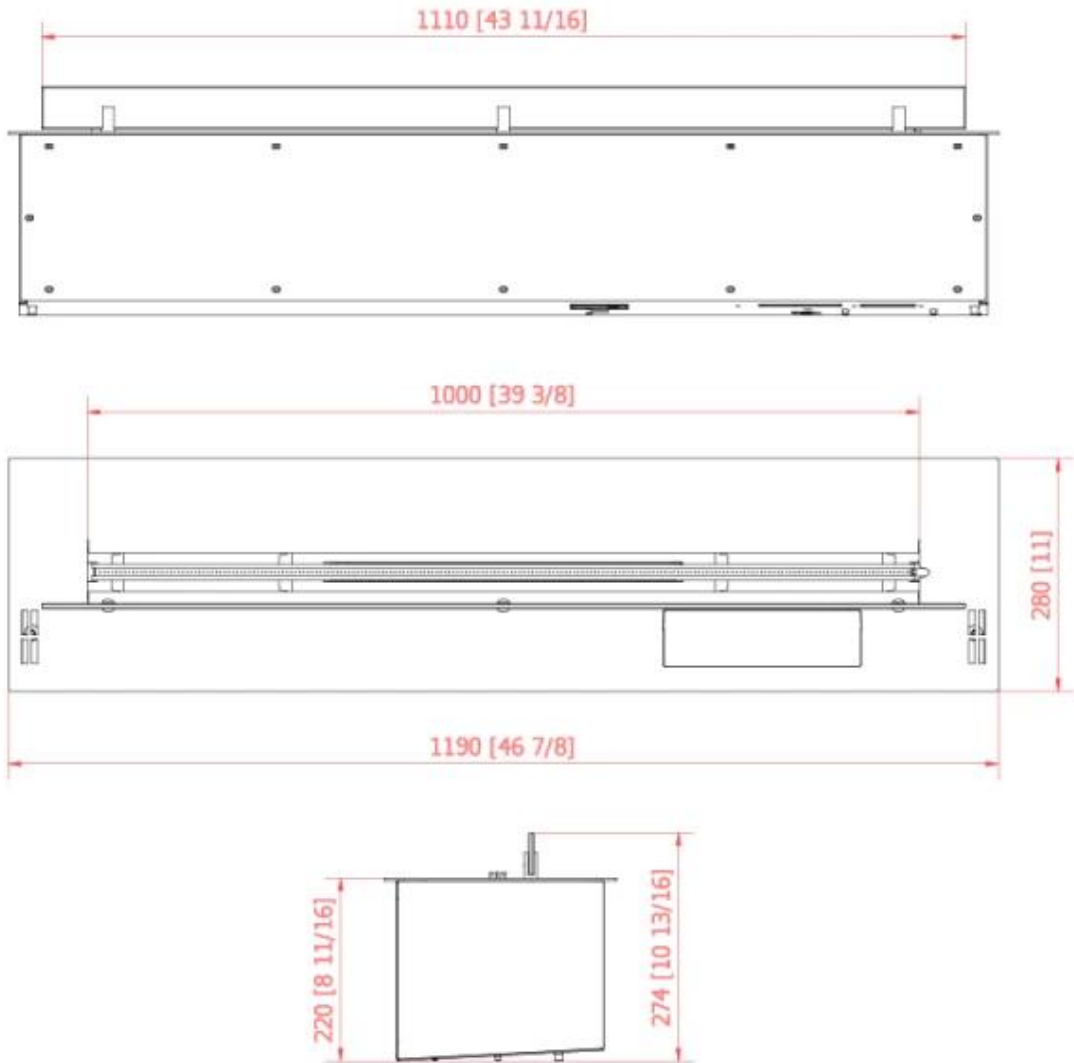

Planika FLA3 1190