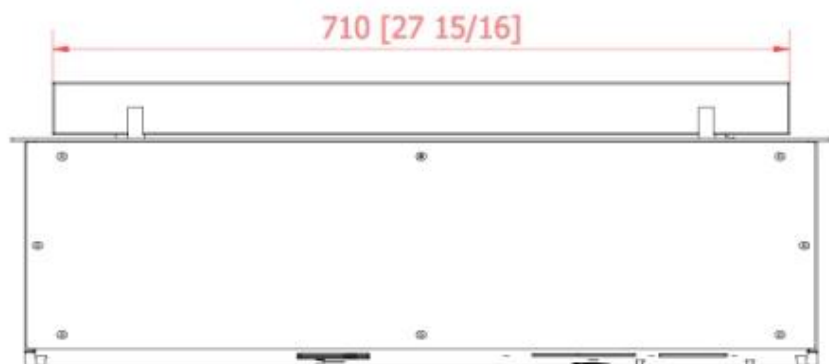

Planika FLA3 790