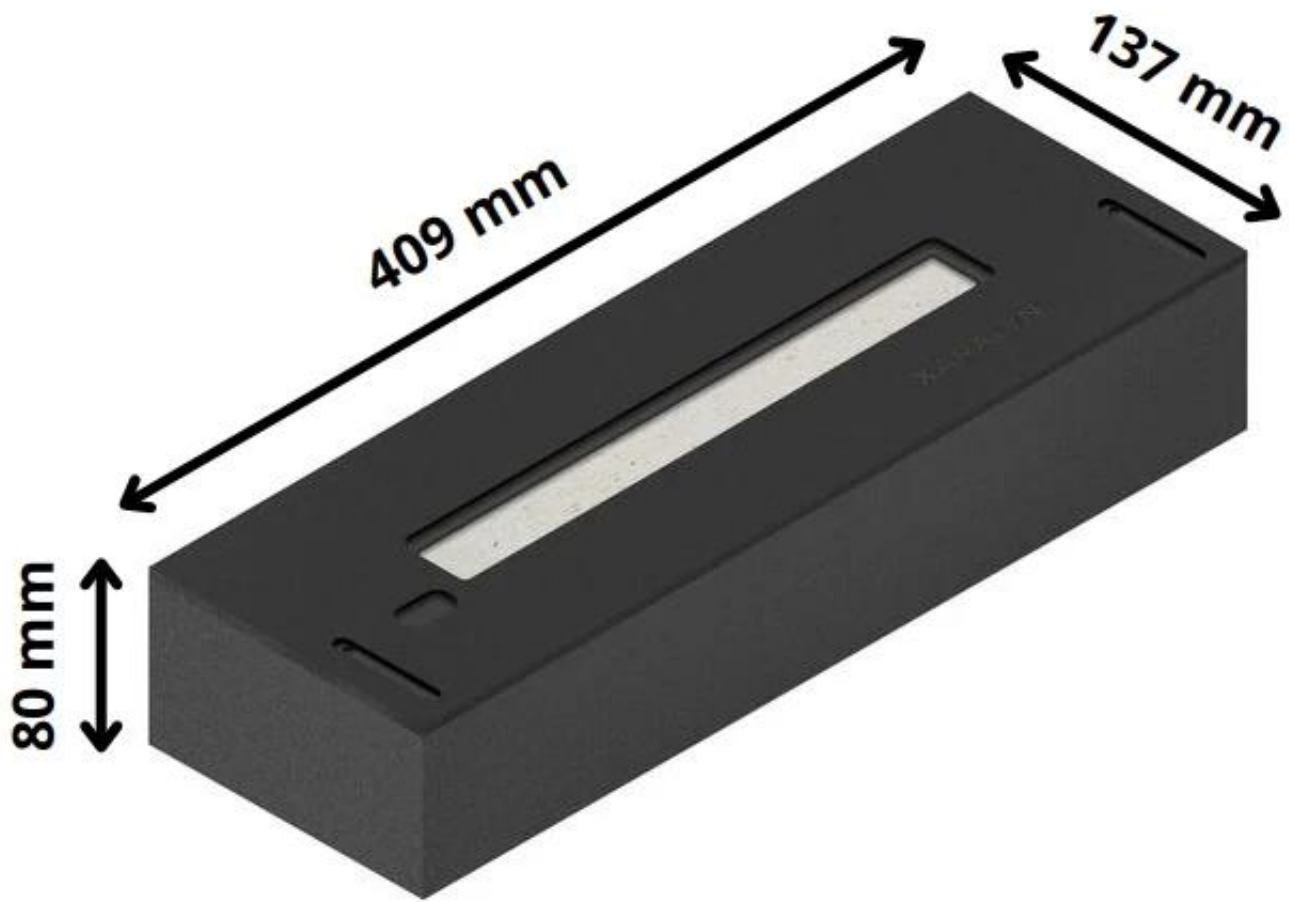

## XARALYN CERAMIC BURNER 4114B - W: 40,9 CM

BIO-60-101

1.0 liter burner from Xaralyn. The patented ceramic stone core ensures safe and easy use. Up to 4 hours of burn time.

#### Appearance

Materials	Stainless Steel
Colour	Black
Glas included	Yes

#### Size

Length/Width	40,9 cm
Height	8 cm
Depth	13,7 cm
Weight	6,9 kg

CLEAN FIRE SYSTEM  
**XARALYN**®