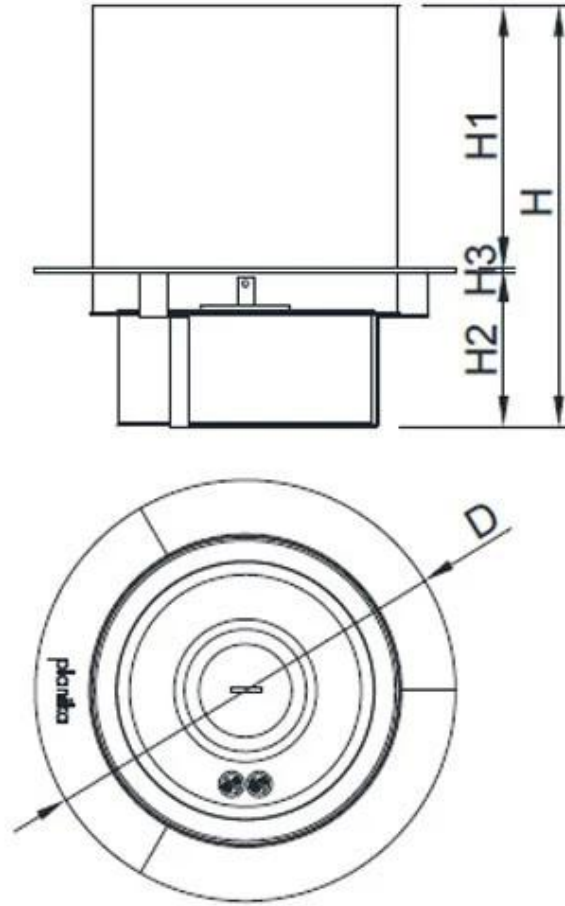

PLANIKA RONDO COMMERCE INSERT

BIO-60-015

This modern bio-ethanol fireplace insert has a burn time of up to 7 hours.

TECHNICAL SPECIFICATIONS

Burner

Adjustable flame	No
Control	Manual
Heat output (max)	2,5 kW
Capacity	3 Litres
Flue/chimney	Not Required
Remote control	No
Recommended air change rate	1
Minimum room size	25 m ³
Requires electricity	No
Burn time	7 hours
Fuel	Bioethanol

Size

Height	41,2 cm
Diameter	30 cm
Weight	7 kg

	[mm]	["]
H	412	16 1/4
H1	257	10 1/8
H2	152	6
H3	3	1/8
D	ø 412	ø 16 1/4