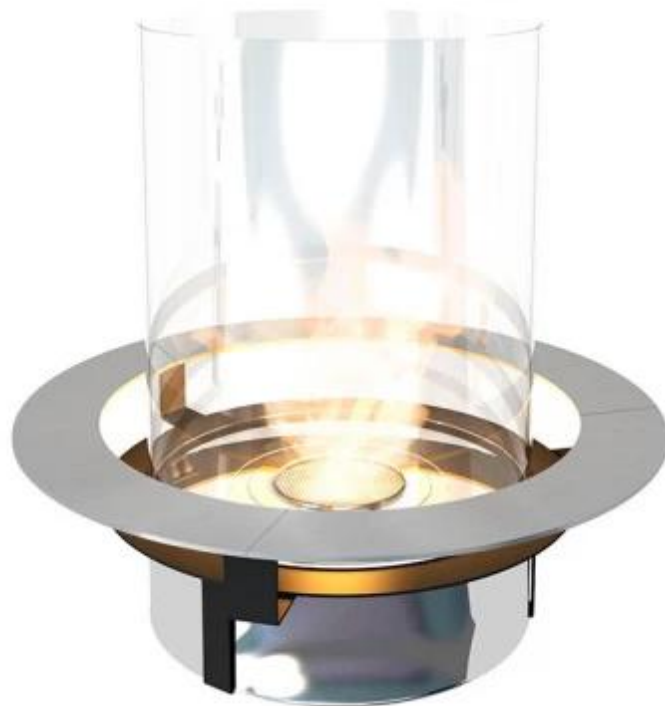

PLANIKA RONDO COMMERCE INSERT

BIO-60-015

This modern bio-ethanol fireplace insert has a burn time of up to 7 hours.

TECHNICAL SPECIFICATIONS

Burner

Adjustable flame	No
Control	Manual
Heat output (max)	2,5 kW
Capacity	3 Litres
Flue/chimney	Not Required
Remote control	No
Recommended air change rate	1
Minimum room size	25 m ³
Requires electricity	No
Burn time	7 hours
Fuel	Bioethanol

Appearance

Materials	Glass
Materials	Stainless Steel
Colour	Stainless Steel
Finish	Polished
Shape	Round
Glas included	Yes

Type

Producttype	Round Manual Bioethanol Burner
Brand	Planika Fires
Flame view	44,1
Use	Outdoor
Use	Indoor
Warranty	2 years

Size

Height	41,2 cm
Diameter	30 cm
Weight	7 kg

	[mm]	["]
H	412	16 1/4
H1	257	10 1/8
H2	152	6
H3	3	1/8
D	ø 412	ø 16 1/4